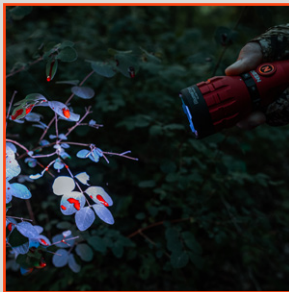

U.S. PATENT

- 11,796,140 B1

Actual Size

BLOOD TRACKER FLASHLIGHT

The IllumaTrace Blood Tracker is a revolutionary tool that allows hunters to see blood trails in a whole new light. Our patented **IllumaTrace technology** makes the blood appear to strobe like a neon sign to **easily detect and identify blood trails** against various backgrounds.