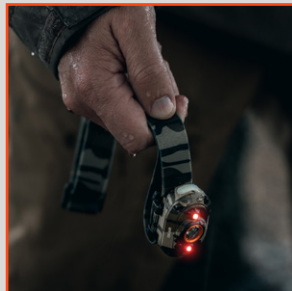

MYCRO® 450

HEADLAMP & CAP LIGHT

LIGHT MODES

- Turbo (450 lumens): 30 seconds* / 80 meters
  *After 30 seconds, light returns to the previously used mode to prevent overheating and protect the battery. Turbo mode can be reactivated at any time.
- High (150 lumens): 1 hour / 50 meters
- Medium (50 lumens): 2 hours / 18 meters
- Low (15 lumens): 5 hours / 10 meters
- Green: 10 hours / 3 meters
- Red: 10 hours / 3 meters

DESIGN

- Mossy Oak® Bottomland™ camo pattern
- USB-C rechargeable
- Detachable cap light clip with 130° adjustable tilt
- Smart Power Control (SPC)
- Direct-to-Red
- Power lockout
- Battery charging indicator
- Water (IPX4) and impact-resistant

OPERATION

- Side-positioned button controls power and mode selection

ACCESSORIES

- Adjustable head strap; one size fits all
- Removable cap-light clip
- USB-A to USB-C charging cable

BATTERIES

- Powered by internal rechargeable battery (Recharge time: 0.5 - 1 hour)

SPECS

- 0.25 lbs.
- (H) 1.75" x (W) 2.75" x (D) 0.6"

U.S. PATENT

- 11,516,897

450-LUMEN HEADLAMP & CAP-LIGHT

The MYCRO 450 quickly converts from **headlamp** to **cap-light** and defies the dark with **6 modes**, including the **450-lumen turbo mode** and night vision-preserving **green** and **red** modes. The **power lockout** prevents accidental activation and the **integrated tilt** allows you to position the beam exactly where you need it.

UPC CODE	ITEM	COST	MSRP
044435921783	NEB-HLP-0037	30.00	49.99