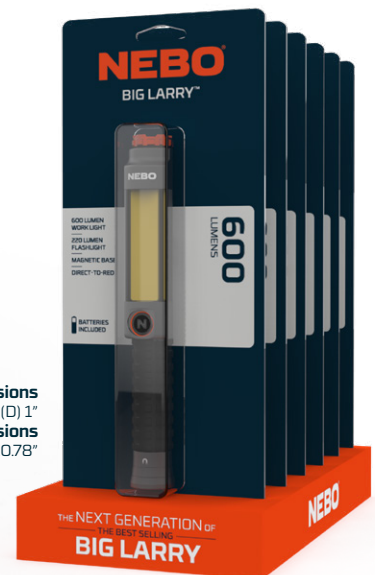

BATTERIES

- Powered by 3 AA batteries (included)

SPECS

- 0.42 lb.
- (H) 7.85" x (W) 0.965" x (D) 1.18"

Actual Size

BIG LARRY IS BACK AND BRIGHTER THAN EVER

The new and improved BIG Larry outputs **600 lumens** with the C-O-B work light and **220 lumens** from the top light. The **red C-O-B light** is perfect for distress signaling or roadside emergencies. The **steel clip** and **magnetic base** provide convenient hands-free lighting options.

UPC CODE	ITEM	COST	MSRP
645397939658	NEB-FLT-1041	18.00	29.99

Natalock Dimensions
(H) 11.8" x (W) 4.88" x (D) 1"
PDQ Dimensions
(H) 1.4" x (W) 5.7" x (D) 10.78"

BIG LARRY® 600

LIGHT MODES

- Flashlight (220 lumens): 11 hours / 82 meters
- C-O-B Work Light (600 lumens): 4.5 hours / 33 meters
- C-O-B Red (40 lumens): 8 hours / 7 meters
- C-O-B Red Strobe (40 lumens): 24 hours / 7 meters