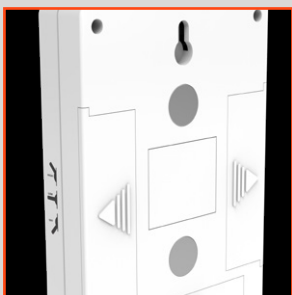

Flipit400

LIGHT MODES

- High (400 lumens): 5 hours / 28 meters
- Low (100 lumens): 20 hours / 16 meters

DESIGN

- Water and impact-resistant plastic design
- Powerful magnets, double-sided hook and loop tape, and screw hole for mounting

OPERATION

- Front-positioned, ON/OFF switch

ACCESSORIES

- Double-sided hook and loop tape

BATTERIES

- Powered by 3 AA batteries (included)

SPECS

- 0.35 lbs.
- Size: (L) 4.5" x (W) 3.15" x (D) 1.25"

Actual Size

2 PACK 400 LUMEN HOUSEHOLD LIGHT

The Flipit400 is a **400 lumen C-O-B LED light** with 2 light modes that operates like a standard household light switch. Flipit400 includes hook & loop double-sided tape and 2 magnets for two easy mounting options, as well as a drywall screw hole for permanent mounting.

UPC CODE	ITEM	COST	MSRP
645397936572	NEB-WLT-0010	16.50	29.99
645397936589	NEB-DSP-0023	N/A	N/A