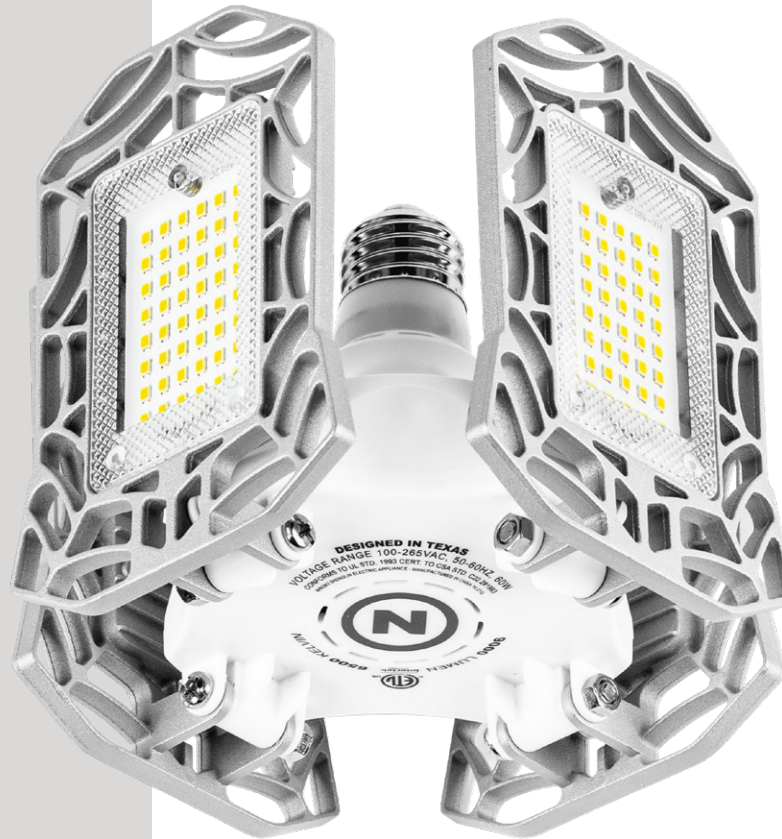

HIGH BRIGHT 9000

LIGHT MODE

- 9,000 lumens: 80 meters

DESIGN

- Four 90° adjustable LED panels
- Quick and easy installation
- 1100% more light than standard 60W bulb
- Energy efficient - only 60W

OPERATION

- Standard screw base; switch ON to activate

SPECS

- 0.75 lbs.
- Collapsed size: (H)4.97" x (W) 5.1" x (D) 4.55"