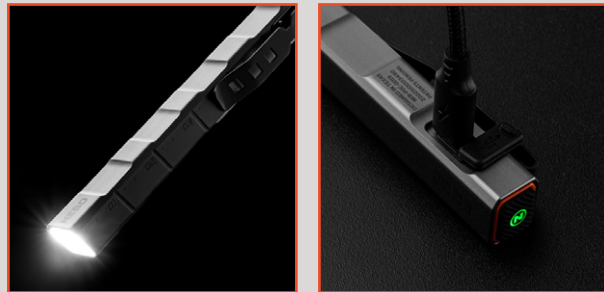

SPECS

- 0.17 lb.
- (L) 6.1" x (W) 0.71" x (D) 0.79"

U.S. PATENT

- 11,076,460 & 11,516,897

RECHARGEABLE

ELITE EVERYDAY CARRY™

Slim yet powerful, the EDGE 800 delivers up to **800 lumens** in a compact, rugged design. Featuring **tail switch activation**, **5 light modes**, and a **deep carry pocket clip**, it's built for everyday carry and tactical readiness. With its **water-resistant aluminum construction**, the EDGE 800 is your go-to for precision, durability, and performance.