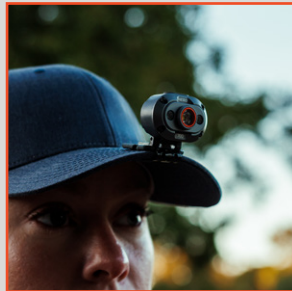

NEBO
MYCRO® 700
HEADLAMP & CAP-LIGHT

LIGHT MODES

- Turbo (700 lumens): 15 seconds* / 90 meters
  *After 15 seconds, light returns to the previously used mode to prevent overheating and protect the battery. Turbo mode can be reactivated at any time.
- High (250 lumens): 1.5 hours / 50 meters
- Medium (120 lumens): 3 hours / 40 meters
- Low (35 lumens): 6 hours / 20 meters
- Green: 2 hours / 4 meters
- Red: 3 hours / 7 meters

DESIGN

- USB-C rechargeable
- Detachable cap light clip with 130° adjustable tilt
- Smart Power Control™ (SPC)
- Mode Memory Recall
- Direct-to-Red
- PowerSave™ lockout
- Battery charging indicator
- Water (IPX4) and impact-resistant (1-meter)

OPERATION

- Top-positioned button controls power and mode selection

ACCESSORIES

- Adjustable breathable head strap; one size fits all
- Removable cap-light clip
- USB-A to USB-C charging cable

BATTERIES

- Powered by internal rechargeable battery (Recharge time: 1 hour @ 0.5A)

SPECS

- 0.25 lbs.
- (H) 1.75" x (W) 2.75" x (D) 0.6"

U.S. PATENT

- 11,076,460 & 11,516,897