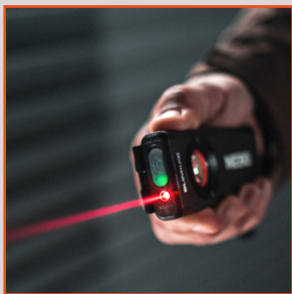

OPERATION

- Side-positioned button

ACCESSORIES

- USB-A to USB-C charging cable

BATTERIES

- Powered by internal rechargeable battery
(Recharge time: 2 - 4 hours, depending on output of USB)

SPECS

- 0.32 lb.
- (H) 4.45" x (W) 1.69" x (D) 0.87"