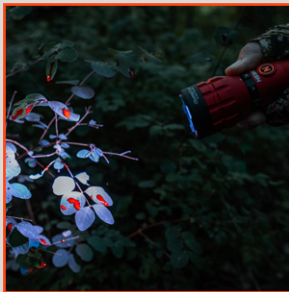

SPECS

- 0.84 lb.
- (H) 7.48" x (W) 2.12" x (D) 2.12"

U.S. PATENT

- 11,796,140 B1

Actual Size

BLOOD TRACKER FLASHLIGHT

The IllumaTrace Blood Tracker is a revolutionary tool that allows hunters to see blood trails in a whole new light. Our patented **IllumaTrace technology** makes the blood appear to strobe like a neon sign to **easily detect and identify blood trails** against various backgrounds.