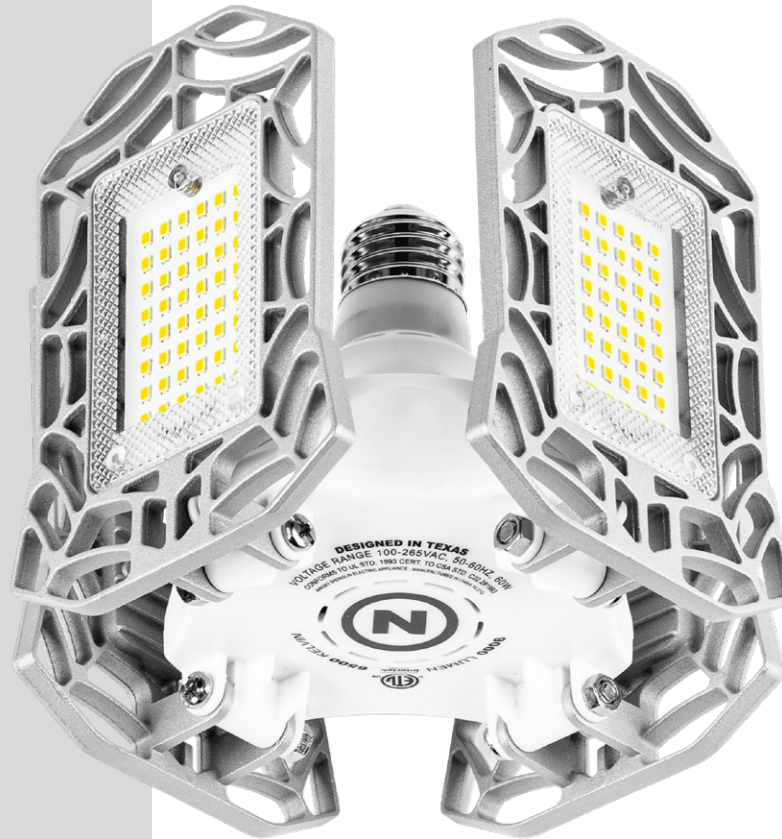

HIGH BRIGHT 9000

LIGHT MODE

- 9,000 lumens: 80 meters

DESIGN

- Four 90° adjustable LED panels
- Quick and easy installation
- 1100% more light than standard 60W bulb
- Energy efficient - only 60W

OPERATION

- Standard screw base; switch ON to activate

SPECS

- 0.75 lbs.
- Collapsed size: (H)4.97" x (W) 5.1" x (D) 4.55"

EXTREMELY BRIGHT 9,000 LUMEN UTILITY LIGHT

Instantly upgrade garages, closets, basements and attics without batteries, rewiring or changing the fixture. This powerful **9,000 lumen light** fits in any standard household light socket and each of the **four adjustable LED panels** can be tilted 90° to direct the light exactly where you need it.