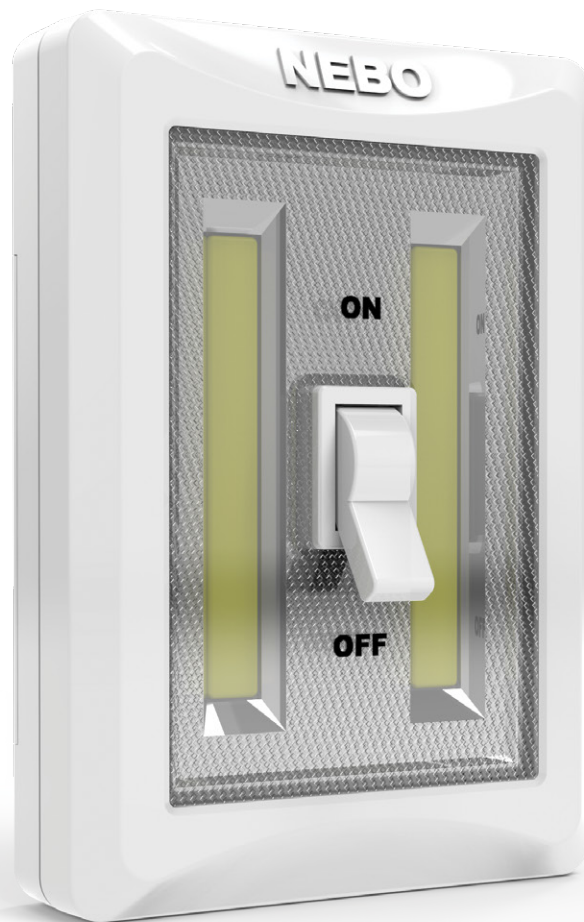

Flipit400

LIGHT MODES

- High (400 lumens): 5 hours / 28 meters
- Low (100 lumens): 20 hours / 16 meters

DESIGN

- Water and impact-resistant plastic design
- Powerful magnets, double-sided hook and loop tape, and screw hole for mounting

OPERATION

- Front-positioned, ON/OFF switch

ACCESSORIES

- Double-sided hook and loop tape

BATTERIES

- Powered by 3 AA batteries (included)

SPECS

- 0.35 lbs.
- Size: (L) 4.5" x (W) 3.15" x (D) 1.25"

Actual Size

2 PACK 400 LUMEN HOUSEHOLD LIGHT

The Flipit400 is a **400 lumen C-O-B LED light** with 2 light modes that operates like a standard household light switch. Flipit400 includes hook & loop double-sided tape and 2 magnets for two easy mounting options, as well as a drywall screw hole for permanent mounting.

UPC CODE	ITEM	COST	MSRP
645397936572	NEB-WLT-0010	16.50	29.99
645397936589	NEB-DSP-0023	N/A	N/A