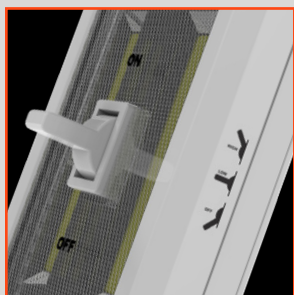

Flipit400

LIGHT MODES

- High (400 lumens): 5 hours / 28 meters
- Low (100 lumens): 20 hours / 16 meters

DESIGN

- Water and impact-resistant plastic design
- Powerful magnets, double-sided hook and loop tape, and screw hole for mounting

OPERATION

- Front-positioned, ON/OFF switch

ACCESSORIES

- Double-sided hook and loop tape

BATTERIES

- Powered by 3 AA batteries (included)

SPECS

- 0.35 lbs.
- Size: (L) 4.5" x (W) 3.15" x (D) 1.25"

Actual Size

2 PACK 400 LUMEN HOUSEHOLD LIGHT

The Flipit400 is a **400 lumen C-O-B LED light** with 2 light modes that operates like a standard household light switch. Flipit400 includes hook & loop double-sided tape and 2 magnets for two easy mounting options, as well as a drywall screw hole for permanent mounting.

UPC CODE	ITEM	COST	MSRP
645397936572	NEB-WLT-0010	16.50	29.99
645397936589	NEB-DSP-0023	N/A	N/A