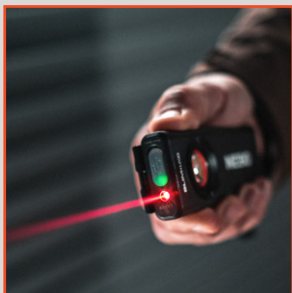

OPERATION

- Side-positioned button

ACCESSORIES

- USB-A to USB-C charging cable

BATTERIES

- Powered by internal rechargeable battery
(Recharge time: 2 - 4 hours, depending on output of USB)

SPECS

- 0.32 lb.
- (H) 4.45" x (W) 1.69" x (D) 0.87"