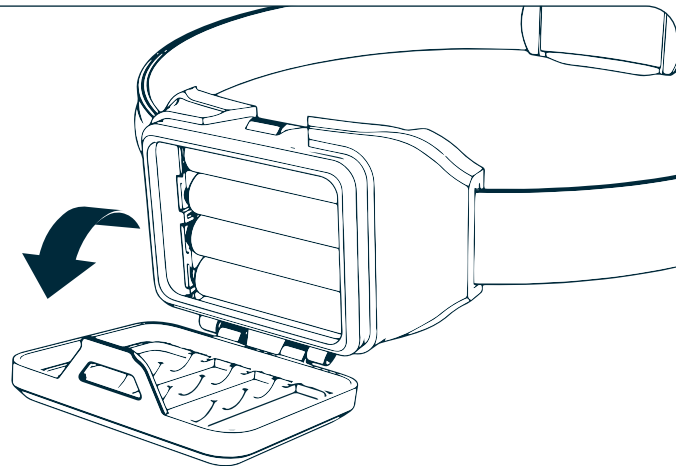

4 AAA BATTERIES

Open the battery compartment, remove old batteries and dispose of properly. Insert 4 new AAA batteries, making sure the negative (-) end of the battery faces the spring.

OPERATION

A top-positioned button controls the power and light modes.

DIRECT-TO-RED

While OFF, press and hold button to activate Direct-to-Red. The next button press (within 8 seconds) cycles through the light modes in reverse (RED • LOW • MEDIUM • HIGH • OFF).

TURBO

While ON, press and hold button to activate TURBO MODE. After 30 seconds on TURBO, previous mode is resumed.