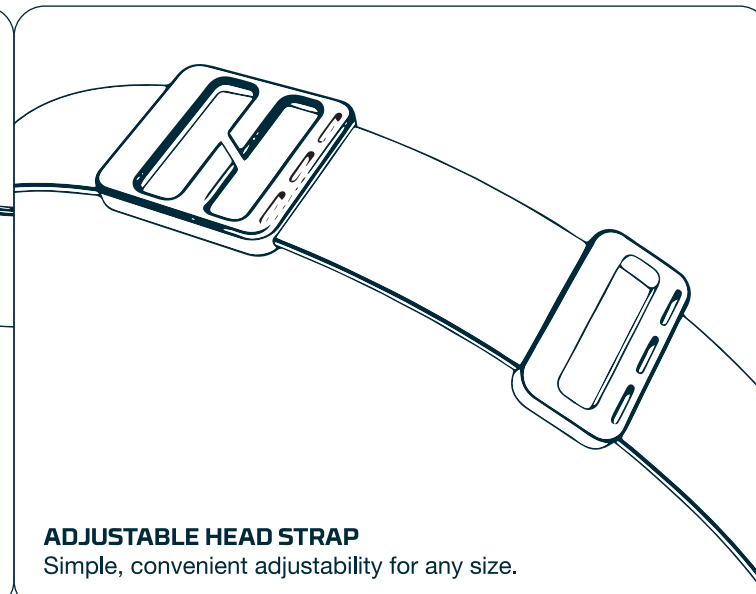

OPERATION

A top-positioned button controls the power and light modes.

DIRECT-TO-RED

While OFF, press and hold button to activate Direct-to-Red. The next button press (within 8 seconds) cycles through the light modes in reverse (RED • LOW • MEDIUM • HIGH • OFF).

TURBO

While ON, press and hold button to activate TURBO MODE. After 30 seconds on TURBO, previous mode is resumed.

ADJUSTABLE HEAD STRAP

Simple, convenient adjustability for any size.

This product is guaranteed against all defects in workmanship and materials for the original owner for one year from the date of purchase.