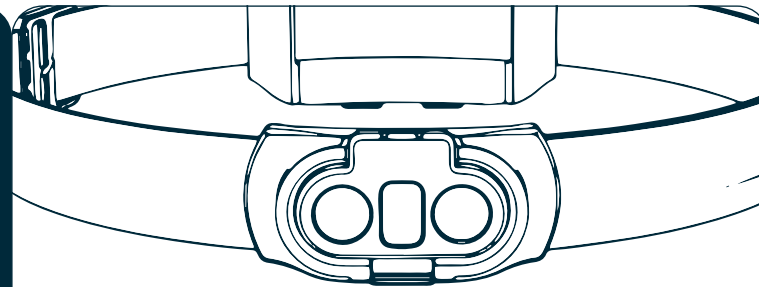

NEBO[®]

EINSTEIN™ 750

EINSTEIN™ 750

The EINSTEIN 750 Headlamp features a high-power 750 lumen Turbo Mode, 4 additional light modes, Direct-to-Red and an adjustable head strap.

MODES	LUMENS	RUN TIME	METERS
TURBO	750	30s	85
HIGH	250	5hr	62
MEDIUM	80	15hr	32
LOW	5	60hr	10
RED	5	16hr	1

5 Light Modes • Water-Resistant (IPX4)
Adjustable Head Strap • Direct-to-Red
4 AAA Batteries (included)

All copyrighted and copyrightable materials, including, without limitation, the logo, design, text, graphics, pictures, copy writing and the selection and arrangement ("Materials") thereof all ALL RIGHTS RESERVED
Copyright ©2020 Alliance Sports Group LP.

TURBO

While ON, press and hold button to activate TURBO MODE. After 30 seconds on TURBO, previous mode is resumed.

ADJUSTABLE HEAD STRAP

Simple, convenient adjustability for any size.

This product is guaranteed against all defects in workmanship and materials for the original owner for one year from the date of purchase.