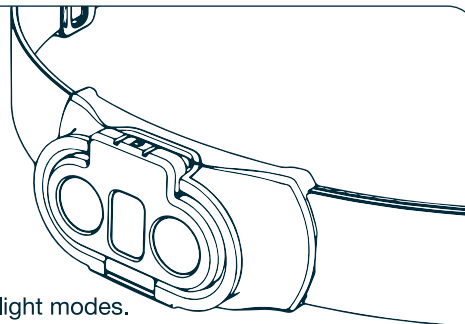

OPERATION

A top-positioned button controls the power and light modes.

DIRECT-TO-RED

While OFF, press and hold button to activate Direct-to-Red. The next button press (within 8 seconds) cycles through the light modes in reverse (RED • LOW • MEDIUM • HIGH • OFF).

TURBO

While ON, press and hold button to activate TURBO MODE. After 30 seconds on TURBO, previous mode is resumed.

ADJUSTABLE HEAD STRAP

Simple, convenient adjustability for any size.

This product is guaranteed against all defects in workmanship and materials for the original owner for one year from the date of purchase.