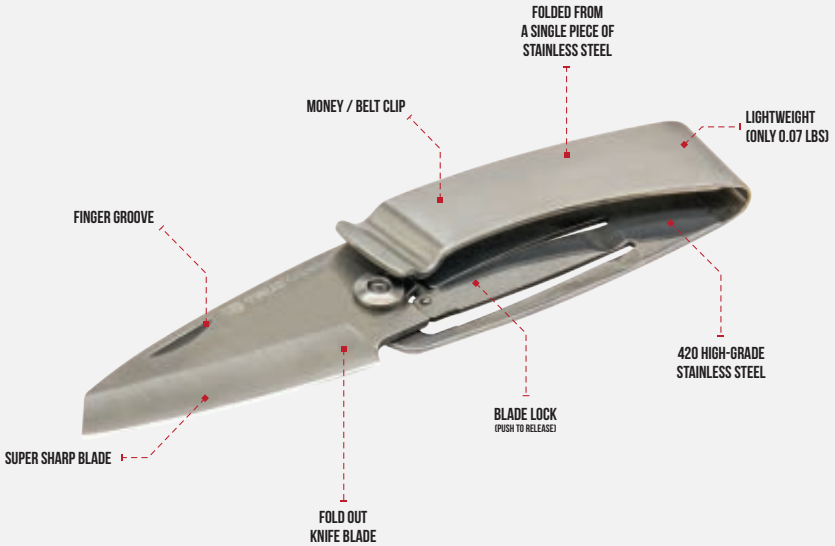

TU579

CLIPSTER STAINLESS STEEL FOLDING KNIFE MONEY/BELT CLIP

FEATURES

The Clipster is a folding knife with a money/belt/pocket clip, folded from a single piece of strong stainless steel. The super sharp fold out knife blade is simple yet stylish, and it can be closed safely with the push of a button.