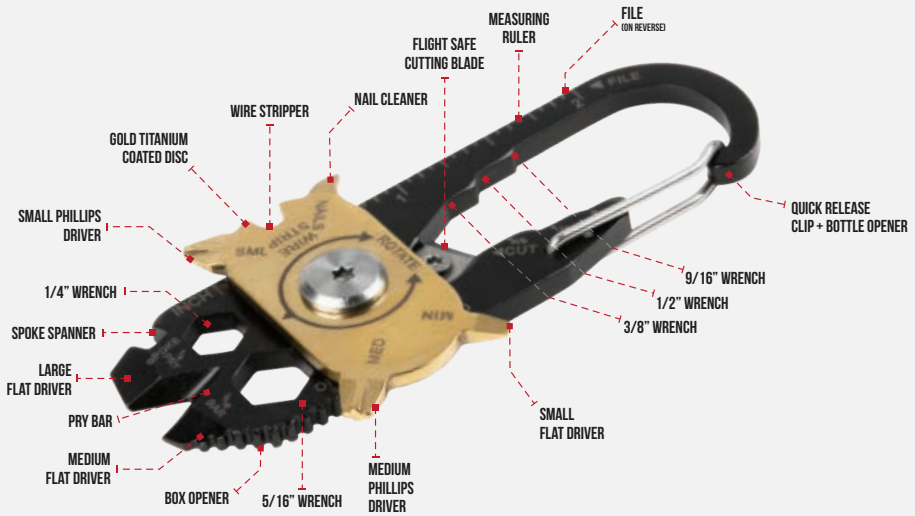

DIMENSIONS

Length: 3.34" (closed) 4.875" (open)
 Width: 1.18"
 Depth: 0.625"

MATERIALS

High grade fine blanked stainless steel
 Anodized aircraft-grade aluminum handle

UPC: 5060063225173
 ITEM#: TU180F
 COST: \$7.85 / MSRP: \$14.99
 CASE PACK: 18 PIECES + DEMO

Display Dimensions:
 (H) 9.25" x (W) 11.25" x (D) 7.875"

TU200US

FIXR® 20 TOOLS IN 1 A REVOLUTION IN MULTI-TOOLS

FEATURES

The FIXR® comes with a remarkable array of 20 essential tools; including screwdrivers, wrenches, pry bar, file, bottle opener, hidden cutter, wire stripper and even a clip and leather pouch to keep it handy.