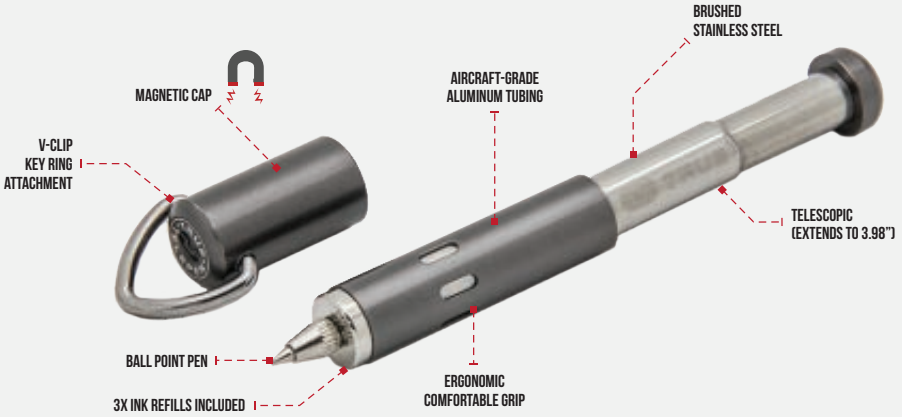

TU579

CLIPSTER STAINLESS STEEL FOLDING KNIFE MONEY/BELT CLIP

FEATURES

The Clipster is a folding knife with a money/belt/pocket clip, folded from a single piece of strong stainless steel. The super sharp fold out knife blade is simple yet stylish, and it can be closed safely with the push of a button.

DIMENSIONS

Length: 2.79" (closed) 4.76" (open)
Width: 1.18"
Depth: 0.27"

MATERIALS

420 grade stainless steel

UPC: 5060063223988
ITEM#: TU579
COST: \$8.35 / MSRP: \$14.99
CASE PACK: 16 PIECES

Display Dimensions:
(H) 8" x (W) 7.5" x (D) 5.5"

TU258DSP

TELESCOPIC PEN THE BEST KEY RING PEN EVER

FEATURES

The Telescopic Pen is a patented pocket companion. It simply detaches from its powerful magnetic cap and extends to full length with just one tug. Keep on your key ring and always have a full sized and comfortable pen at hand. 3x spare black refills included.