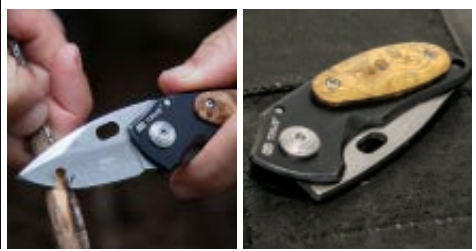

TU576DSP

JACKKNIFE TOUGH, SMALL POCKET KNIFE WITH REAL WOOD HANDLE

FEATURES

The JackKnife is a very tough pocket knife that doesn't compromise on anything. With its mahogany wooden handle and fine sandblasted blade, the quality of this knife is second to none. The JackKnife folds in and out with ease and easily attaches to your belt or pocket.

DIMENSIONS

Length: 2.95" (closed) 4.92" (open)
Width: 1.3"
Depth: 0.31"

MATERIALS

Fine sandblasted grade 420 grade stainless steel / Wooden hand grip
Anodized black aluminum frame

UPC: 5060063221502
ITEM#: TU576DSP
COST: $8.25 / MSRP: $14.99
CASE PACK: 18 PIECES + DEMO