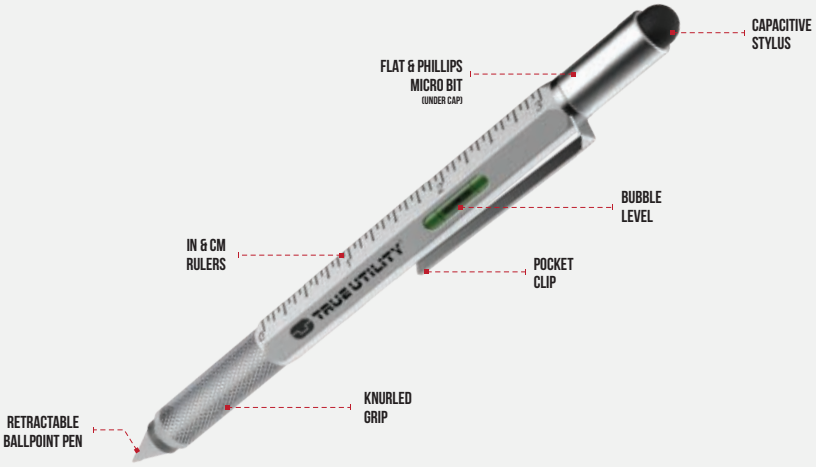

Display Dimensions:
 (H) 10.5" x (W) 9" x (D) 6.5"

TU6869

SMARTKNIFE+

THE SMARTEST KNIFE YOU CAN PUT IN YOUR POCKET

FEATURES

The SmartKnife+ is a multi-tool wrapped around a super sharp 2.375" black oxidized pocket knife. The multi-tool handle features a small, medium and large flat driver, magnetic 1/4" bit driver and holder, file, wire strippers, rulers, wrenches, pry bar, pocket clip and bottle opener, making this the smartest knife you can put in your pocket.

Display Dimensions:
 (H) 8" x (W) 9" x (D) 8"

TU6894

SCRYBE 6-IN-1 MULTI-TOOL PEN

MIGHTIER THAN THE SWORD

FEATURES

The SCRYBE is a trusty pen, ruler, touchscreen stylus, bubble level and 2 micro screwdrivers. The body of the pen has inch and centimeter rulers, as well as a bubble level for quick measurements. Remove the cap to reveal a micro driver with a double-sided bit. Its all-metal construction is a durable, elegant design that delivers a smooth writing experience with its high-quality German ink.