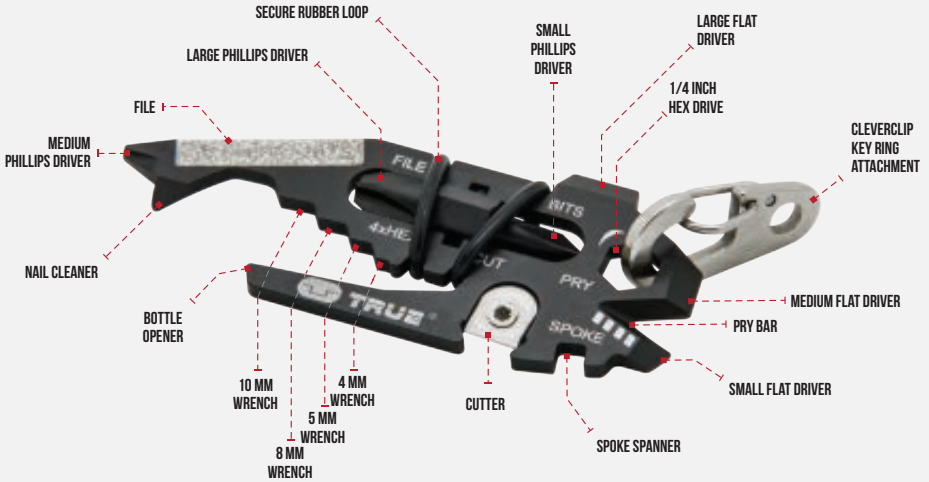

TU206DSP

FISHFACE 18 TOOLS IN 1 MULTI-FUNCTION MICRO MULTI-TOOL

FEATURES

The FishFace features 3x Phillips, 3x flat drivers, 4x wrenches, 1/4" hex drive, bicycle spoke spanner, pry bar, file, nail cleaner, bottle opener, box opener and a flight safe cutter.

DIMENSIONS

Length: 2.75"
Width: 1.14"
Depth: 0.37"

MATERIALS

Black Titanium coated 420 grade stainless steel

UPC: 5060063225258
ITEM#: TU206DSP
COST: $6.30 / MSRP: $11.99
CASE PACK: 18 PIECES