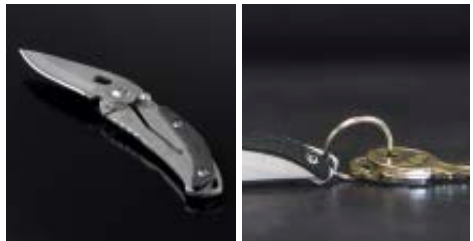

UPC: 5060063221465
ITEM#: TU571DSP
COST: $6.20 / MSRP: $11.99
CASE PACK: 18 PIECES