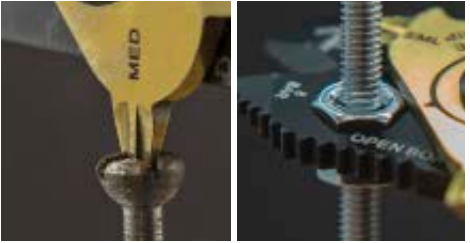

Display Dimensions:
(H) 8.25" x (W) 8.75" x (D) 5"