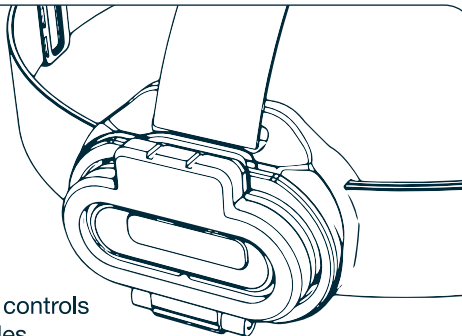

Alliance Consumer Group
5650 Alliance Gateway Freeway
Fort Worth, TX 76177
800.255.6061

Made in China

CHARGING

Unscrew the battery cap cover. With the USB cable connected to power, plug the USB-C end into the positive (+) end of the battery.

Charging indicator glows red when charging; green when fully charged.

FLEX-POWER

Allows the headlamp to operate with the included rechargeable battery, or two CR123A non-rechargeable lithium batteries.

OPERATION

A top-positioned button controls the power and light modes.

DIRECT-TO-RED

While OFF, press and hold button to activate Direct-to-Red. The next button press (within 8 seconds) cycles through the light modes in reverse (RED • LOW • MEDIUM • HIGH • OFF).

TURBO

While ON, press and hold button to activate TURBO MODE.

ADJUSTABLE HEAD STRAP

Simple, convenient adjustability for any size.

This product is guaranteed against all defects in workmanship and materials for the original owner for one year from the date of purchase.