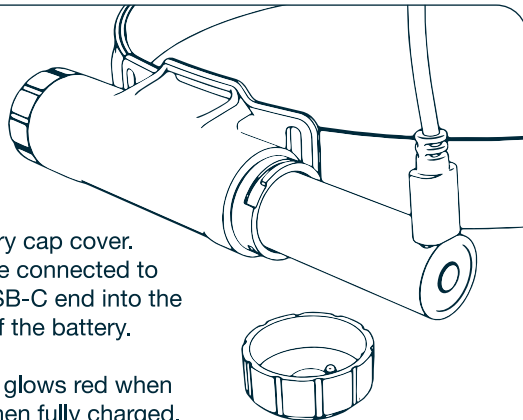

Alliance Consumer Group
5650 Alliance Gateway Freeway
Fort Worth, TX 76177
800.255.6061

Made in China

CHARGING

Unscrew the battery cap cover. With the USB cable connected to power, plug the USB-C end into the positive (+) end of the battery.

Charging indicator glows red when charging; green when fully charged.

FLEX-POWER

Allows the headlamp to operate with the included rechargeable battery, or two CR123A non-rechargeable lithium batteries.

OPERATION