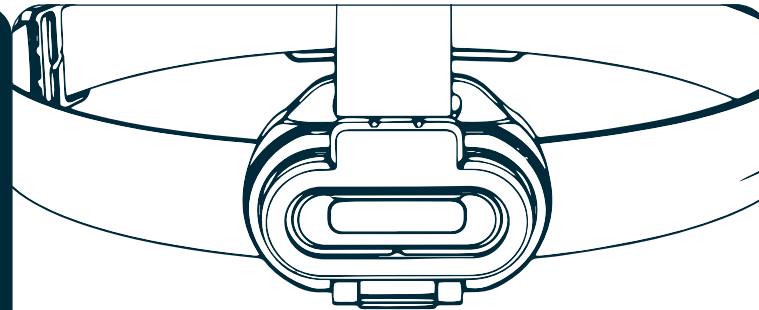

NEBO[®]

EINSTEIN™ 1500 FLEX

EINSTEIN™ 1500 FLEX

The EINSTEIN 1500 FLEX Headlamp features Flex-Power, high-power 1500 lumen Turbo Mode, 4 additional light modes, Direct-to-Red and a two-way adjustable head strap.

MODES	LUMENS	RUN TIME	METERS
TURBO	1500	30s	64
HIGH	750	2hr	35
MEDIUM	250	6hr	25
LOW	10	18hr	8
RED	5	12hr	1

5 Light Modes • Flex-Power • USB Rechargeable
Smart Power Control • Water-Resistant (IPX4)
Adjustable Tilt • Direct-to-Red • Adjustable Head Strap