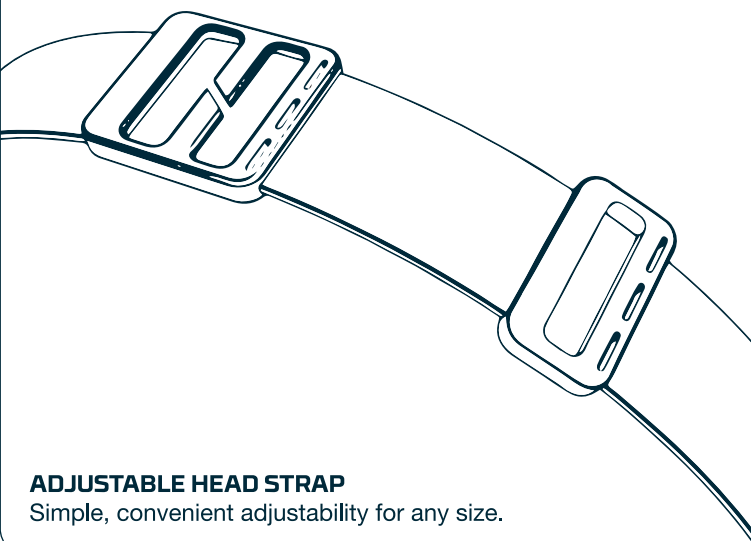

A top-positioned button controls the power and light modes.

DIRECT-TO-RED

While OFF, press and hold button to activate Direct-to-Red. The next button press (within 8 seconds) cycles through the light modes in reverse (RED • LOW • MEDIUM • HIGH • OFF).

TURBO

While ON, press and hold button to activate TURBO MODE.

ADJUSTABLE HEAD STRAP

Simple, convenient adjustability for any size.

This product is guaranteed against all defects in workmanship and materials for the original owner for one year from the date of purchase.