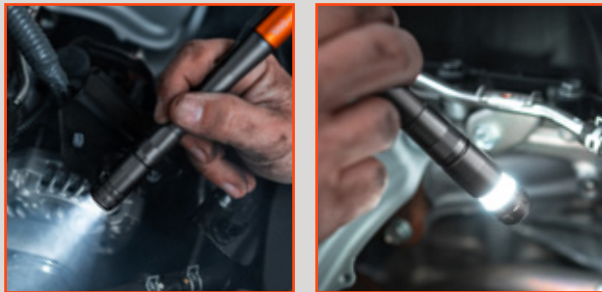

NEBO INSPECTOR™ 500+

PENLIGHT MODES (RECHARGEABLE BATTERY)

- Turbo (500 lumens) - 30 sec / 142 meters
- High (250 lumens) - 3.5 hours / 98 meters
- Low (25 lumens) - 8 hours / 31 meters
- Strobe (250 lumens) - 2.5 hours / 98 meters

AREA LIGHT MODES (RECHARGEABLE BATTERY)

- Turbo (400 lumens) - 30 sec / 16 meters
- High (200 lumens) - 3.5 hours / 11 meters
- Low (20 lumens) - 8 hours / 6 meters
- Strobe (200 lumens) - 2.5 hours / 11 meters

DESIGN

- Rechargeable
- Flex-Power™ Technology
- Smart Power Control
- Direct-to-Low
- Steel belt/pocket clip
- Anodized aircraft-grade aluminum
- Waterproof (IPX7) and impact-resistant
- Powerful magnetic base
- Battery charging indicator

OPERATION

- Rear-positioned, ON/OFF button

ACCESSORIES

- Micro USB to USB charging cable (included)

BATTERIES

- Powered by either 2 AAA batteries or 1 10850 rechargeable battery (included)
  (Recharge time: approx. 2 hours)

SPECS

- 0.1375 lbs.
- Length: Compacted: 6.3" / Extended: 6.5"
- Diameter: 0.7"

CALIFORNIA REQUIRED ⚠️ WARNING | Cancer and Reproductive Harm | www.P65Warnings.ca.gov