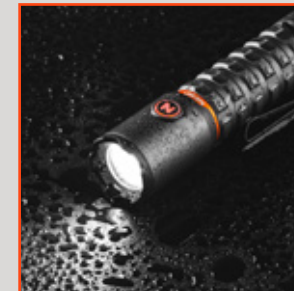

CALIFORNIA REQUIRED ⚠️ WARNING | Cancer and Reproductive Harm | www.P65Warnings.ca.gov