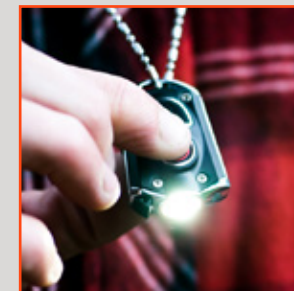

AVAILABLE COLORS

Black (6) Red (6) Silver (6)

CALIFORNIA REQUIRED ⚠️ WARNING | Cancer and Reproductive Harm | www.P65Warnings.ca.gov