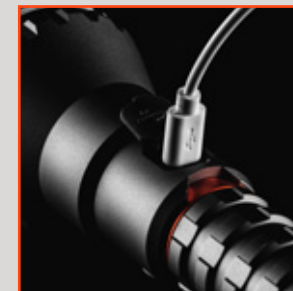

ACCESSORIES

- USB-C to USB charging cable

BATTERIES

- Powered by internal rechargeable battery
(Recharge time: 4.5 - 12 hours, depending on output of USB)

SPECS

- 0.75 lbs.
- Length: 7.87"
- Diameter: 2.28" (head) / 1.18" (barrel)