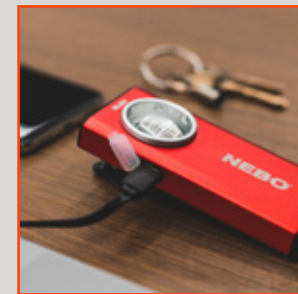

AVAILABLE COLORS

- Black
- Red
- Silver