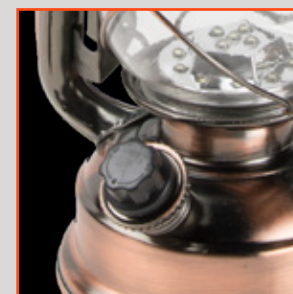

SPECS

- 0.9 lbs.
- (H) 9" x (D) 4.5" x (W) 4.5"

CALIFORNIA REQUIRED ⚠️ WARNING | Cancer and Reproductive Harm | www.P65Warnings.ca.gov