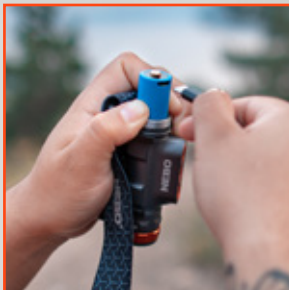

NEBO TRANSCEND 1500

LIGHT MODES

- Turbo (1500 lumens) - 30 sec* / 129 meters
  *After 30 seconds, light returns to the previously used mode to prevent overheating and protect the battery. Turbo mode can be reactivated at any time.
- High (750 lumens) - 4 hours / 91 meters
- Medium (300 lumens) - 5.5 hours / 58 meters
- Low (30 lumens) - 28 hours / 18 meters
- Strobe - (750 lumens) - 4 hours / 91 meters

DESIGN

- USB-C rechargeable
- Smart Power Control (SPC)
- Detachable head strap mount with adjustable tilt
- Powerful magnetic base
- Direct-to-Low feature
- Battery charging indicator
- Anodized aircraft-grade aluminum
- Waterproof (IPX7) and impact-resistant

OPERATION

- Side-positioned, ON/OFF button
- Mode Selector Dial

ACCESSORIES

- Adjustable, reflective head strap
- USB-C to USB charging cable

BATTERIES

- Powered by internal rechargeable battery
  (Recharge time: 3.5 - 7 hours, depending on output of USB)

SPECS

- 0.3125 lbs.
- (H) 1.34" x (W) 3.73" X (D) 1.66" (light and mount)

CALIFORNIA REQUIRED ⚠️ WARNING | Cancer and Reproductive Harm | www.P65Warnings.ca.gov

RECHARGEABLE HEADLAMP WITH 1,500 LUMEN TURBO MODE

The TRANSCEND 1500 is a powerful, **USB-C rechargeable** headlamp that features a **1,500 lumen Turbo Mode**. The **Mode Selector Dial** and **Smart Power Control** enable the TRANSCEND to seamlessly transition through the different light modes.

UPC CODE	ITEM	DESCRIPTION	MSRP
645397002123	NEB-HLP-1001	TRANSCEND 1500	69.99
645397002062	NEB-DSP-1010	TRANSCEND 1500 Display	N/A