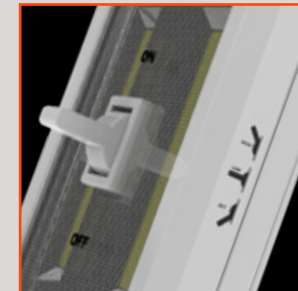

OPERATION

- Front-positioned, ON/OFF switch

ACCESSORIES

- Double-sided hook and loop tape

BATTERIES

- Powered by 3 AA batteries (included)

SPECS

- 0.35 lbs.
- Size: (L) 4.5" x (W) 3.15" x (D) 1.25"