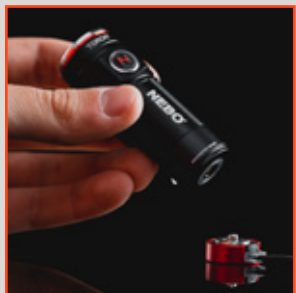

NEBO TORCHY

LIGHT MODES

- High (500 lumens) - 1 hour / 100 meters
- Medium (200 lumens) - 1.75 hours / 60 meters
- Low (50 lumens) - 6 hours / 30 meters
- Strobe (500 lumens) - 1 hour / 100 meters
- TURBO (1000 lumens) - 30 seconds / 130 meters

DESIGN

- Rechargeable
- Smart Power Control (SPC)
- Power Memory Setting
- Removable steel belt/pocket clip
- Anodized aircraft-grade aluminum
- Water and impact-resistant

OPERATION

- Side-positioned ON/OFF button with charging indicator

ACCESSORIES

- MagDock USB charging cable

BATTERIES

- Powered by internal rechargeable battery (Recharge time: 2 hours)

SPECS

- 0.1375 lbs.
- (H) 2.64" x (W) 0.98" x (D) 1.18"

CALIFORNIA REQUIRED ⚠️ WARNING | Cancer and Reproductive Harm | www.P65Warnings.ca.gov

SMALL NEVER SEEMED SO BIG OR SO BRIGHT

Inch for inch, the TORCHY is the brightest flashlight in the world. **Smart Power Control** allows the TORCHY to seamlessly transition through the 4 light modes and **1,000 lumen TURBO mode**. The **powerful magnetic base** doubles as the magnetic charging port for the included USB MagCable, and the **removable clip** provides easy carry or hands-free use as a cap light.