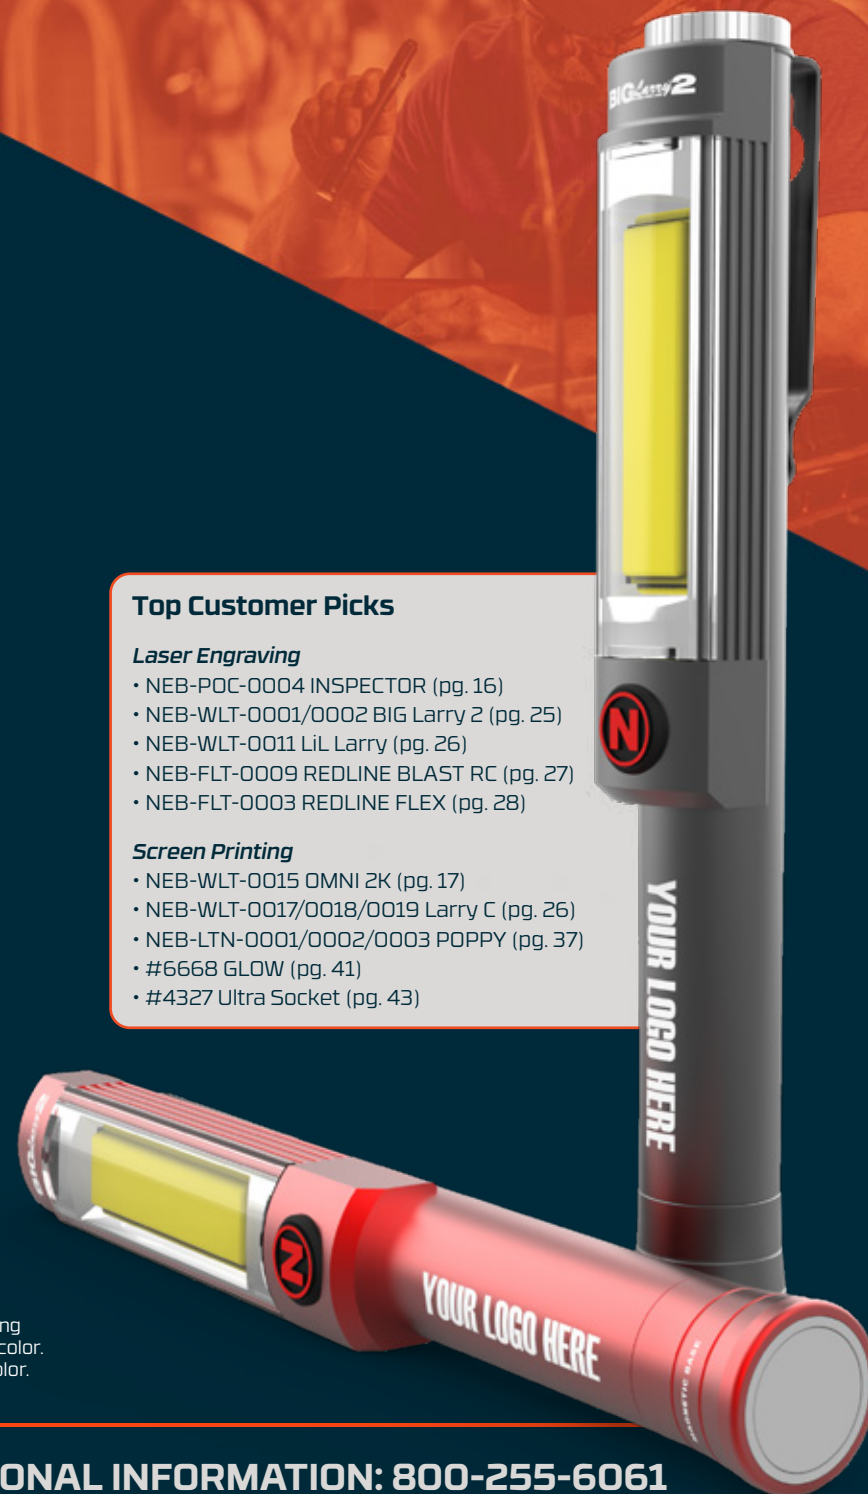

Custom printing orders must be a minimum of 100 pieces.

LEAD TIME

Allow 15-20 business days for production time.

SHIPPING

Free shipping with qualifying orders.

PAYMENT

Orders will not be released for printing until payment has been received in full, via credit card or CIA.

LOGO

Orders over 1,000 pieces may have the NEBO and product logos removed.

SCREEN PRINTING PRICES

- 100 - 499 pieces = Dealer Cost + $2.00 per unit
- 500 - 999 pieces = Dealer Cost + $1.50 per unit
- 1000+ pieces = Dealer Cost + $1.00 per unit

LASER ENGRAVING PRICES

- 100 - 499 pieces = Dealer Cost + $2.50 per unit
- 500 - 999 pieces = Dealer Cost + $2.00 per unit
- 1000+ pieces = Dealer Cost + $1.50 per unit

*There is a one-time $35 fee (per custom print/engrave order), which includes the setup for either screen printing or laser engraving. This setup fee covers the logo/text printed in a single location on the product, using a single color. There is an additional charge for printing or laser engraving on multiple locations or printing in more than one color.

Top Customer Picks

Laser Engraving

- NEB-POC-0004 INSPECTOR (pg. 16)
- NEB-WLT-0001/0002 BIG Larry 2 (pg. 25)
- NEB-WLT-0011 LiL Larry (pg. 26)
- NEB-FLT-0009 REDLINE BLAST RC (pg. 27)
- NEB-FLT-0003 REDLINE FLEX (pg. 28)

Screen Printing

- NEB-WLT-0015 OMNI 2K (pg. 17)
- NEB-WLT-0017/0018/0019 Larry C (pg. 26)
- NEB-LTN-0001/0002/0003 POPPY (pg. 37)
- #6668 GLOW (pg. 41)
- #4327 Ultra Socket (pg. 43)

CONTACT YOUR SALES REPRESENTATIVE FOR ADDITIONAL INFORMATION: 800-255-6061