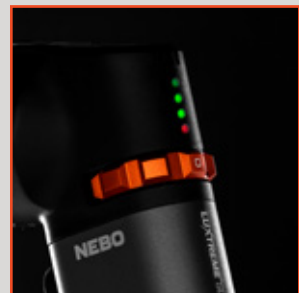

CALIFORNIA REQUIRED ⚠️ WARNING | Cancer and Reproductive Harm | www.P65Warnings.ca.gov