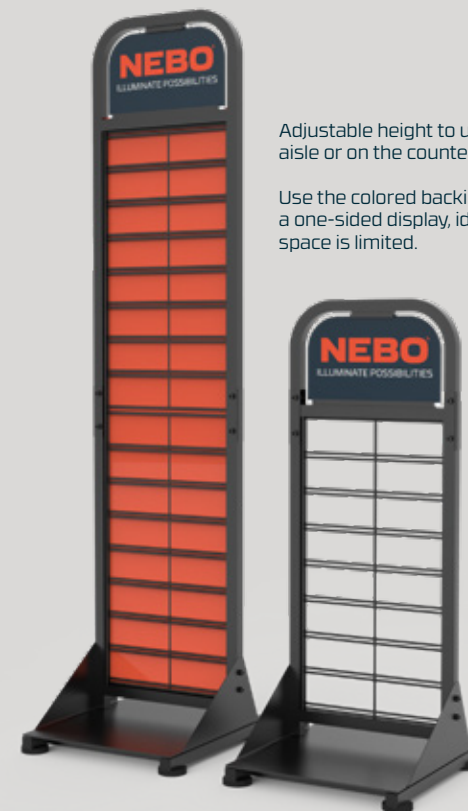

NEBO

LARGE AISLE

Free-Standing Display

DESIGN

- All metal construction
- Adjustable size (76" or 55" height)
- One or two-sided display
- 16 sku capacity
- 12 adjustable shelves
- 2 footer shelves
- 2 metal clip strips (optional)
- Peg hook capable (hooks not included)
- Locking casters

Contact your Sales Representative to find out how to get your Free-Standing Display for FREE!!!

SHOW MORE. SELL MORE. WITH NEBO STORE DISPLAYS

The Slim-Line Free-Standing Display is ideal where space is limited as a **one or two-sided display**. The **adjustable height** works for aisle or counter-top placement.

UPC CODE	ITEM	DESCRIPTION
645397935384	6879	Slim-Line Free-Standing Display

NEBO[®]

SLIM LINE

Free-Standing Display

DESIGN

- All metal construction
- Adjustable size (55" or 36" height)
- One or two-sided display
- 12 sku capacity
- 3 adjustable shelves
- 1 footer shelf
- 2 metal clip strips (optional)
- Peg hook capable (12 hooks included)

ASSEMBLY

- Easy 10 minute assembly
- Instructions, tools and plan-o-gram provided

SPECS

- 50 lbs.
- (H) 55" or 36" x (W) 14.5" x (D) 20"

Adjustable height to use in the aisle or on the counter (55" x 36").