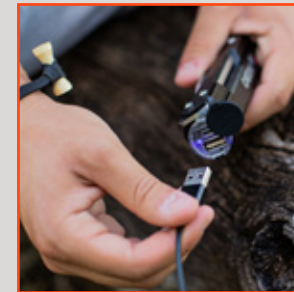

CALIFORNIA REQUIRED ⚠️ WARNING | Cancer and Reproductive Harm | www.P65Warnings.ca.gov

Folding Lock-Blade Utility Knife

The Folding Lock-Blade Utility Knife uses a **quick change feature** making it easier to change the blade without any tools. The utility knife accepts all standard utility blades and incorporates a **blade lock system** which makes this a safe, strong and secure knife that can be unlocked with one hand.