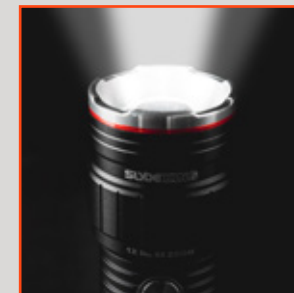

SPECS

- 0.8 lbs.
- Length: Compacted: 6.875" / Extended: 9.5"
- Diameter: (Head) 1.75" / (Barrel) 1.25"

U.S. PATENT

- D 786,466 S

AVAILABLE COLORS

- Storm Gray 
- Camo 

CALIFORNIA REQUIRED ⚠️ WARNING | Cancer and Reproductive Harm | www.P65Warnings.ca.gov