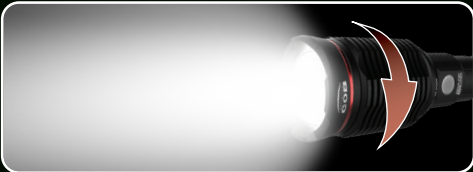

FLASHLIGHT OPERATING INSTRUCTION

The **REDLINE® 6K** is a 6000 lumen, waterproof (IP67), rechargeable flashlight that features 4x adjustable zoom and New Optimized C-O-B™ housed inside of an aircraft-grade anodized aluminum body with 4 light modes.

- **HIGH**
  Press button 1x to activate
- **MEDIUM**
  From the previous mode, press button 1x
- **LOW**
  From the previous mode, press button 1x
- **STROBE**
  Double-tap button to activate.
  Strobe changes the frequency of the strobe pattern

LIGHT MODES & PERFORMANCE

HIGH - 6,000 Lumens
2 Hours
219 Meters

MEDIUM - 1,200 Lumens
5 Hours
98 Meters

LOW - 60 Lumens
50 Hours
69 Meters

STROBE - 6,000 Lumens
3 Hours
219 Meters

4X ZOOM

Turn the head clockwise for flood light, perfect for short range illumination. Turn the head counter-clockwise for spot-light to focus light up to 200 meters.

FLOOD LIGHT