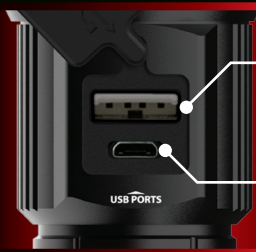

RECHARGING

Remove the charging port cover to access the Micro-USB and USB charging ports, as shown below.

Use the included Micro-USB charging cable to charge your **REDLINE® 6K** - with the micro-USB end of the cable into the flashlight's Micro-USB input and the USB into any available USB port.

USB PORT
TO CHARGE
USB DEVICES

MICRO-USB PORT
FOR CHARGING
REDLINE® 6K

NOTE: for fastest charging for the **REDLINE® 6K**, a 2A USB is recommended. Charging time will vary, from 5 to 20 hours, depending on the output of the USB.

POWER BANK

Remove the charging port cover to access the Micro-USB and USB charging ports, as shown above.

Using the included charging cable, plug the USB end into the USB port and the Micro-USB end into the Micro-USB device. You can also use other cables (not included) to charge non-Micro-USB devices.