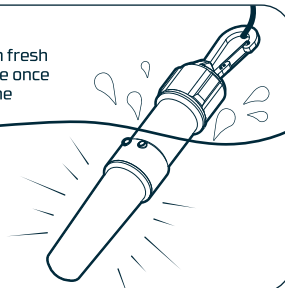

NEBO[®]

SUBMERSER™ 500

SUBMERSER™ 500

OUR LINE OF SUBMERSIBLE GREEN LIGHTS
ATTRACT GAME FISH THAT FEED ON SMALLER BAIT
FISH AND PLANKTON DRAWN BY THE GREEN LIGHT.

MODES	LUMENS	RUN TIME	METERS
-------	--------	----------	--------

GREEN	500	4h	18
-------	-----	----	----

Waterproof (IPX8) • USB Rechargeable
COB Lighting • Water Activated • Rugged ABS body

WATER ACTIVATION

Unit will activate when placed in fresh
or salt water. Unit will deactivate once
it is removed from water and the
contacts dry.

Submersible up to 30 feet.

RECHARGEABLE

Unscrew the cap and use the included
charging cable to recharge the
Submerser 500.

CHARGING INDICATOR

Red: Battery charging
Green: Battery fully charged

PRODUCT GUARANTEE