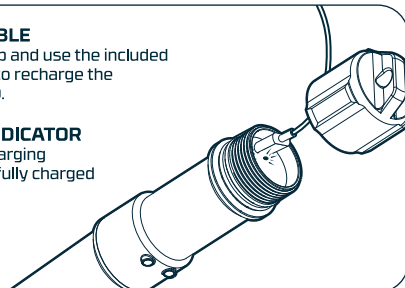

GREEN	500	4h	18
-------	-----	----	----

Waterproof (IPX8) • USB Rechargeable
COB Lighting • Water Activated • Rugged ABS body

WATER ACTIVATION

Unit will activate when placed in fresh
or salt water. Unit will deactivate once
it is removed from water and the
contacts dry.

Submersible up to 30 feet.

RECHARGEABLE

Unscrew the cap and use the included
charging cable to recharge the
Submerser 500.

CHARGING INDICATOR

Red: Battery charging
Green: Battery fully charged

PRODUCT GUARANTEE