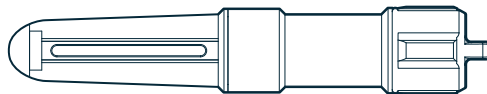

NEBO[®]

SUBMERSER™ 500

SUBMERSER™ 500

OUR LINE OF SUBMERSIBLE GREEN LIGHTS
ATTRACT GAME FISH THAT FEED ON SMALLER BAIT
FISH AND PLANKTON DRAWN BY THE GREEN LIGHT.

MODES	LUMENS	RUN TIME	METERS
-------	--------	----------	--------

GREEN	500	4h	18
-------	-----	----	----

Waterproof (IPX8) • USB Rechargeable
COB Lighting • Water Activated • Rugged ABS body

WATER ACTIVATION

Unit will activate when placed in fresh
or salt water. Unit will deactivate once
it is removed from water and the
contacts dry.

Submersible up to 30 feet.

RECHARGEABLE

Unscrew the cap and use the included
charging cable to recharge the
Submerser 500.

CHARGING INDICATOR

Red: Battery charging
Green: Battery fully charged

PRODUCT GUARANTEE