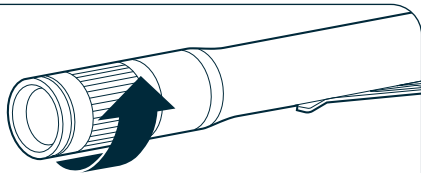

4X ZOOM

Twist to adjust the light beam from flood light to spot light.

2 AAA BATTERIES INCLUDED

To replace, unscrew the end cap to access the battery compartment and swap your old batteries for new ones.

This product is guaranteed against all defects in workmanship and materials for the original owner for one year from the date of purchase.

For more information, detailed video instructions, and warranty registration, visit NEBOLIGHTS.com.