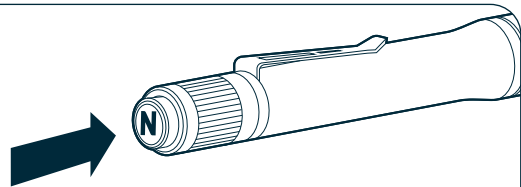

NEBO®

COLUMBO™ 150

COLUMBO 150

The COLUMBO 150 features a 150 lumen LED, 3 light modes, 4x adjustable zoom, Easy Touch technology, strong steel clip, and a waterproof (IP67) anodized aircraft-grade aluminum body.

MODES	LUMENS	RUN TIME	METERS
HIGH	150	2 hr	84
LOW	45	6 hr	48
STROBE	150	50 m	84

3 Light Modes • Waterproof (IP67) • 4x Adjustable Zoom
Easy Touch • Anodized Aircraft-Grade Aluminum

All copyrighted and copyrightable materials, including, without limitation, the logo, design, text, graphics, pictures, copy writing and the selection and arrangement ("Materials") thereof all ALL RIGHTS RESERVED Copyright ©2020 Alliance Sports Group LP.

Alliance Consumer Group
5650 Alliance Gateway Freeway
Fort Worth, TX 76177
800.255.6061

Made in China.

EASY TOUCH

Half press button to quickly cycle through the light modes, fully press to activate.