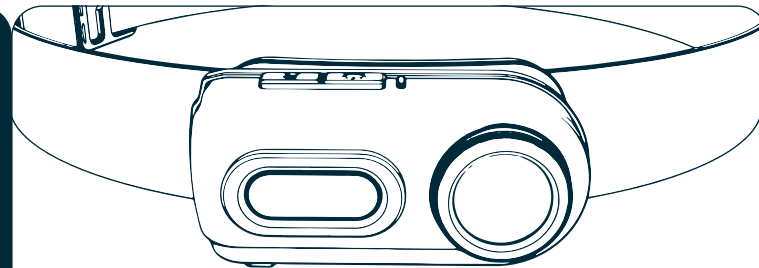

NEBO[®]

EINSTEIN[™] 400

EINSTEIN[™] 400

The EINSTEIN 400 Headlamp features a high-power 400 lumen Turbo Mode, 4 additional light modes, a 60° adjustable tilt and a USB to Micro USB charging cable.

MODES	LUMENS	RUN TIME	METERS
TURBO	400	35s	133
HIGH	250	45m	104
LOW	50	1hr 40m	52
FLOOD	100	1hr 30m	14
RED	15	8hr	5

5 Light Modes • Water-Resistant (IPX4)
USB Rechargeable • Dual Button • Charging Indicator
60° Adjustable Tilt • Adjustable Head Strap

All copyrighted and copyrightable materials, including, without limitation, the logo, design, text, graphics, pictures, copy writing and the selection and arrangement ("Materials") thereof all ALL RIGHTS RESERVED
Copyright ©2020 Alliance Sports Group LP.

DIRECT-TO-RED

Activates Red C·O·B, then cycles through the C·O·B light modes in
reverse order (RED • WHITE • OFF).

ADJUSTABLE TILT

60° adjustable tilt provides light exactly where you need it.

This product is guaranteed against all defects in
workmanship and materials for the original owner
for one year from the date of purchase.