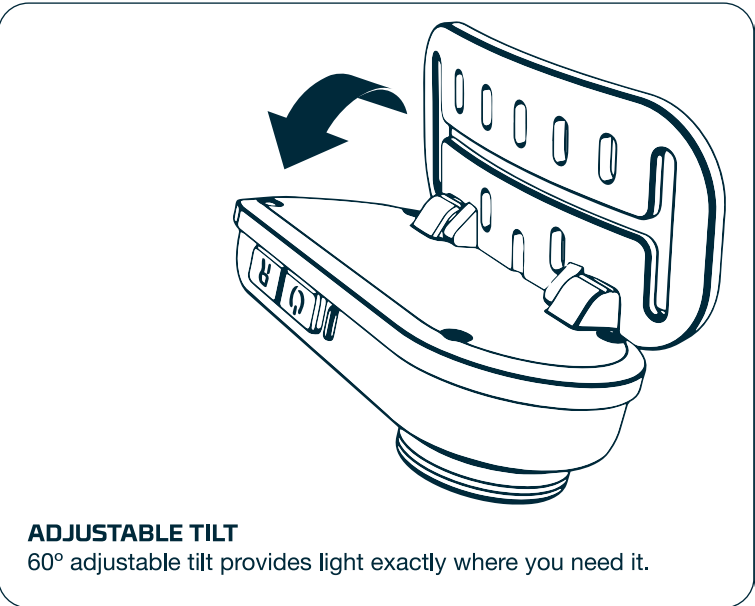

DUAL BUTTONS

Independently control the Spot and C·O·B. Spot Light and C·O·B
Light cannot be used simultaneously.

Spot Button: OFF • HIGH • LOW • OFF (press and hold for Turbo)

C·O·B Button: OFF • WHITE • RED • OFF (press and hold for Direct-to-Red)

DIRECT-TO-RED

Activates Red C·O·B, then cycles through the C·O·B light modes in
reverse order (RED • WHITE • OFF).

ADJUSTABLE TILT

60° adjustable tilt provides light exactly where you need it.

This product is guaranteed against all defects in
workmanship and materials for the original owner
for one year from the date of purchase.