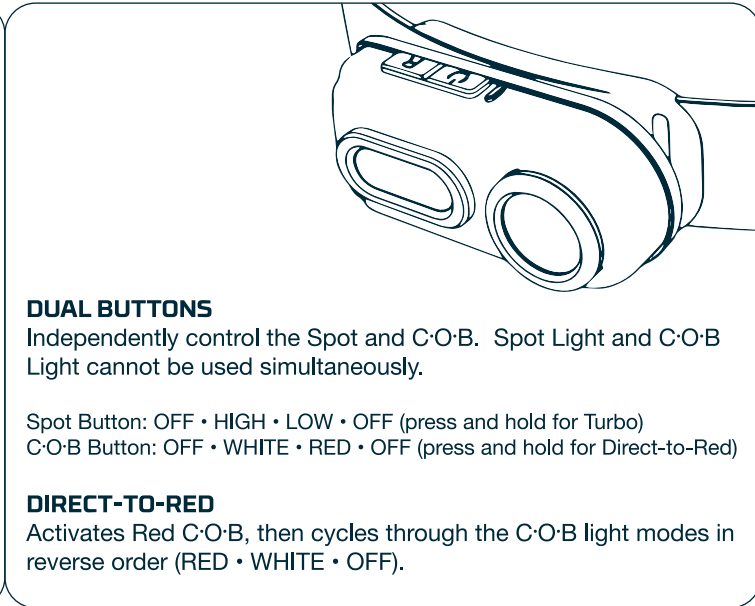

5 Light Modes • Water-Resistant (IPX4)
USB Rechargeable • Dual Button • Charging Indicator
60° Adjustable Tilt • Adjustable Head Strap

All copyrighted and copyrightable materials, including, without limitation, the logo, design, text, graphics, pictures, copy writing and the selection and arrangement ("Materials") thereof all ALL RIGHTS RESERVED
Copyright ©2020 Alliance Sports Group LP.

Alliance Consumer Group
5650 Alliance Gateway Freeway
Fort Worth, TX 76177
800.255.6061

Made in China

CHARGING INDICATOR

Glows RED when charging,
BLUE when fully charged.

RECHARGEABLE

To charge, simply plug the Micro
USB cable into the charging port.

DUAL BUTTONS

Independently control the Spot and C·O·B. Spot Light and C·O·B
Light cannot be used simultaneously.

Spot Button: OFF • HIGH • LOW • OFF (press and hold for Turbo)

C·O·B Button: OFF • WHITE • RED • OFF (press and hold for Direct-to-Red)

DIRECT-TO-RED

Activates Red C·O·B, then cycles through the C·O·B light modes in
reverse order (RED • WHITE • OFF).

ADJUSTABLE TILT

60° adjustable tilt provides light exactly where you need it.

This product is guaranteed against all defects in
workmanship and materials for the original owner
for one year from the date of purchase.