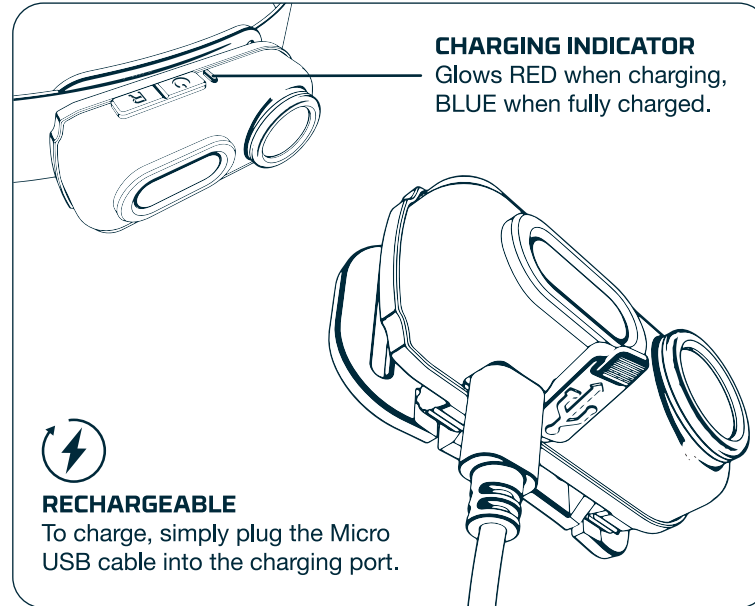

CHARGING INDICATOR

Glows RED when charging,
BLUE when fully charged.

RECHARGEABLE

To charge, simply plug the Micro
USB cable into the charging port.