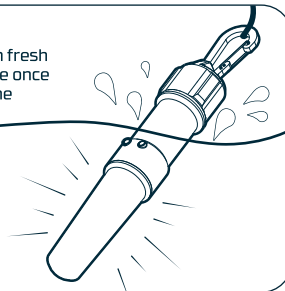

NEBO[®]

SUBMERSER™ 300

SUBMERSER™ 300

OUR LINE OF SUBMERSIBLE GREEN LIGHTS
ATTRACT GAME FISH THAT FEED ON SMALLER BAIT
FISH AND PLANKTON DRAWN BY THE GREEN LIGHT.

MODES	LUMENS	RUN TIME	METERS
-------	--------	----------	--------

GREEN	300	4h	13
-------	-----	----	----

Waterproof (IPX8) • Powered by 3 AAs
COB Lighting • Water Activated • Rugged ABS body

WATER ACTIVATION

Unit will activate when placed in fresh
or salt water. Unit will deactivate once
it is removed from water and the
contacts dry.