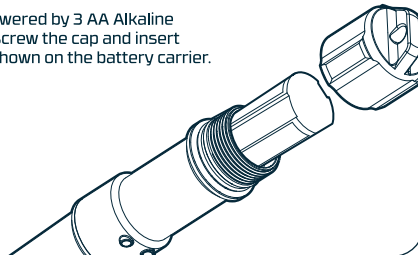

GREEN	300	4h	13
-------	-----	----	----

Waterproof (IPX8) • Powered by 3 AAs
COB Lighting • Water Activated • Rugged ABS body

WATER ACTIVATION

Unit will activate when placed in fresh
or salt water. Unit will deactivate once
it is removed from water and the
contacts dry.

Submersible up to 30 feet.

BATTERY

This unit is powered by 3 AA Alkaline
batteries. Unscrew the cap and insert
batteries as shown on the battery carrier.

PRODUCT GUARANTEE

If you experience a problem, please do not return to your local store.
Contact our Customer Service team at **800-255-6061**
or www.nebotools.com/contact