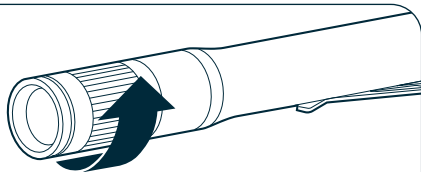

4X ZOOM

Twist to adjust the light beam from flood light to spot light.