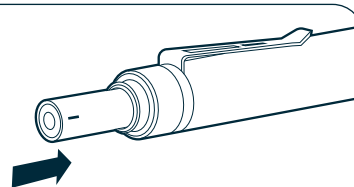

1 AAA BATTERY INCLUDED

To replace, unscrew the end cap to access the battery compartment and swap your old battery for a new one.

This product is guaranteed against all defects in workmanship and materials for the original owner for one year from the date of purchase.

For more information, detailed video instructions, and warranty registration, visit NEBOLIGHTS.com.