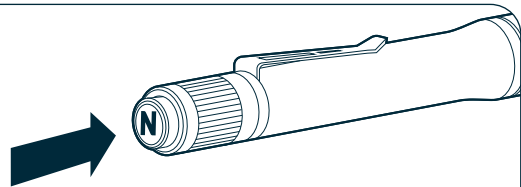

NEBO®

COLUMBO™ 100

COLUMBO 100

The COLUMBO 100 features a 100 lumen LED, 3 light modes, 4x adjustable zoom, steel pocket clip, and a waterproof (IP67) anodized aircraft-grade aluminum body.

MODES	LUMENS	RUN TIME	METERS
HIGH	100	1.5 hr	56
LOW	35	4.5 hr	33
STROBE	100	1.5 hr	56

3 Light Modes • Waterproof (IP67) • 4x Adjustable Zoom
Steel Pocket Clip • Anodized Aircraft-Grade Aluminum

All copyrighted and copyrightable materials, including, without limitation, the logo, design, text, graphics, pictures, copy writing and the selection and arrangement ("Materials") thereof all ALL RIGHTS RESERVED Copyright ©2020 Alliance Sports Group LP.

Alliance Consumer Group
5650 Alliance Gateway Freeway
Fort Worth, TX 76177
800.255.6061

Made in China.

EASY TOUCH

Half press button to quickly cycle through the light modes, fully press to activate.