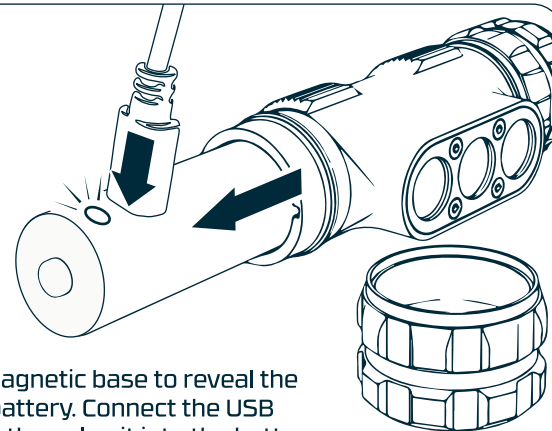

#### PUSH-BUTTON FUNCTIONS

- Push the power button once to turn the unit on or off.
- Double-tap for Strobe.
- Press & Hold for Turbo mode.

NOTE: When in Strobe or Turbo mode, a single press will turn the unit off. Double-tap or Press & Hold will still activate their corresponding modes when in Strobe or Turbo.

#### ROTARY MODE SELECT DIAL

Rotate the dial to select High, Medium and Low modes.

#### BATTERY INDICATOR

The power button doubles as a battery charge indicator.

Solid: Charge is greater than 25%.

Flashing: Charge is less than 25%.

#### CHARGING

Unscrew the magnetic base to reveal the rechargeable battery. Connect the USB cable to power, then plug it into the battery as shown.

The charging indicator glows red when charging; green when fully charged.