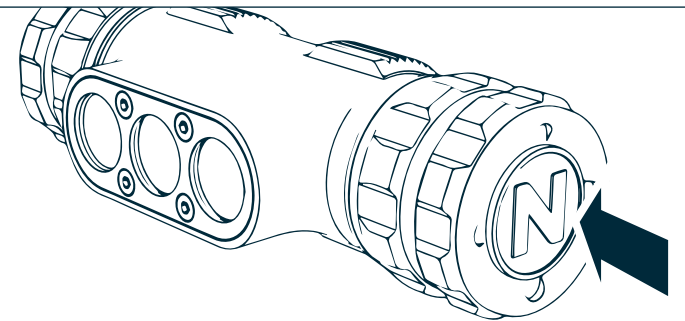

USB-C Rechargeable  
Smart Power Control • Waterproof (IPX7)  
Aircraft-Grade Aluminum Housing • Magnetic Base  
Adjustable Headstrap • Rotary Mode Select Dial