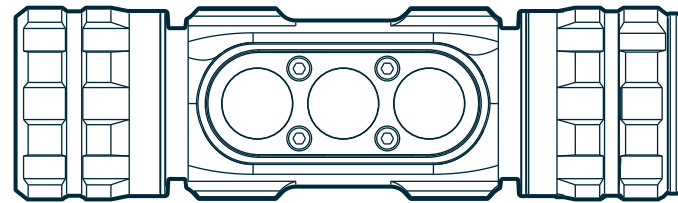

### TRANSCEND™ 1500

With 1500 lumens and a rotary mode select dial, this headlamp doubles as a work light when detached from its mount.

MODES	LUMENS	RUN TIME	METERS
TURBO	1500	30s	129
HIGH	750	4h	91
MEDIUM	300	5h 30s	58
LOW	30	28h	18
STROBE	750	4h	91