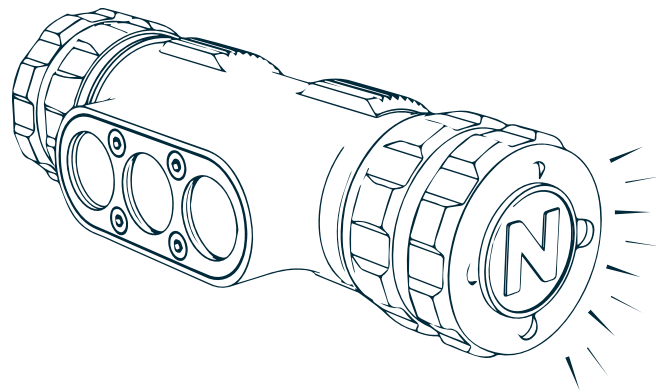

USB-C Rechargeable  
Smart Power Control • Waterproof (IPX7)  
Aircraft-Grade Aluminum Housing • Magnetic Base  
Adjustable Headstrap • Rotary Mode Select Dial

#### PUSH-BUTTON FUNCTIONS

- Push the power button once to turn the unit on or off.
- Double-tap for Strobe.
- Press & Hold for Turbo mode.

NOTE: When in Strobe or Turbo mode, a single press will turn the unit off. Double-tap or Press & Hold will still activate their corresponding modes when in Strobe or Turbo.

#### ROTARY MODE SELECT DIAL

Rotate the dial to select High, Medium and Low modes.

#### CHARGING

Unscrew the magnetic base to reveal the rechargeable battery. Connect the USB cable to power, then plug it into the battery as shown.

The charging indicator glows red when charging; green when fully charged.