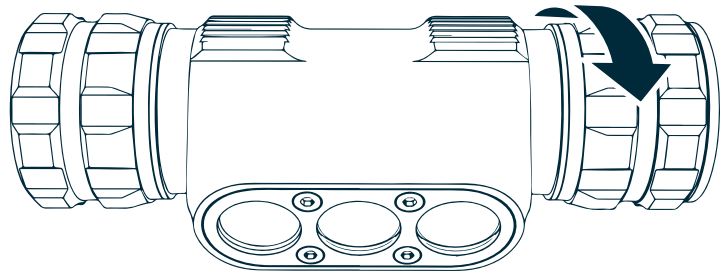

ROTARY MODE SELECT DIAL

Rotate the dial to select High, Medium and Low modes.