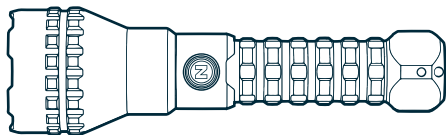

NEBO

**LUXTREME**<sup>®</sup>  
HALF-MILE LIGHT BEAM

### LUXTREME<sup>®</sup>

The LUXTREME<sup>®</sup> features a high-power 500 lumen half-mile light beam, 4 light modes, and is USB-C rechargeable.

MODES	LUMENS	HOURS	METERS
HIGH	500	3	900
MEDIUM	250	6	636
LOW	50	15	201
STROBE	400	4	805