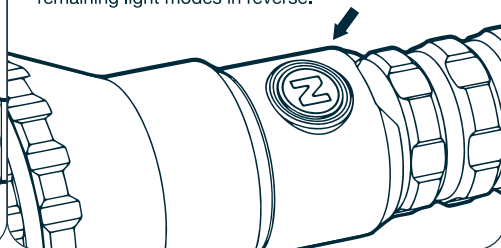

#### OPERATION

Front facing button cycles through light modes when pressed. High > Medium > Low.  
Double-tap button for Strobe mode.

Button glows when product is in use.

#### DIRECT-TO-LOW

When the product is OFF, the button can be pressed and held to activate LOW mode. The next button press (within 8 seconds) continues through the remaining light modes in reverse.