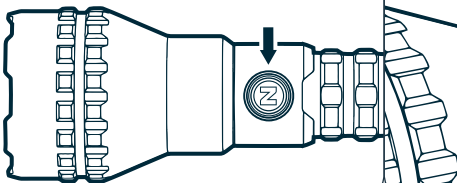

#### OPERATION

Front facing button cycles through light modes when pressed. High > Medium > Low.  
Double-tap button for Strobe mode.

Button glows when product is in use.