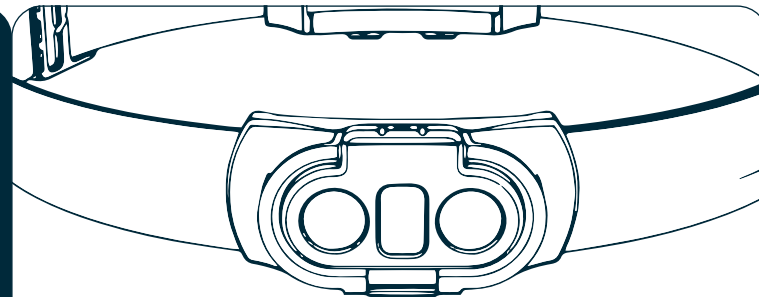

NEBO[®]

EINSTEIN™ 500

EINSTEIN™ 500

The EINSTEIN 500 Headlamp features a high-power 500 lumen Turbo Mode, 4 additional light modes, Direct-to-Red and an adjustable head strap.

MODES	LUMENS	RUN TIME	METERS
TURBO	500	30s	80
HIGH	150	2hr	44
MEDIUM	50	15hr	25
LOW	5	60hr	10
RED	5	12hr	1

5 Light Modes • Water-Resistant (IPX4)
Adjustable Head Strap • Direct-to-Red
3 AAA Batteries (included)

All copyrighted and copyrightable materials, including, without limitation, the logo, design, text, graphics, pictures, copy writing and the selection and arrangement ("Materials") thereof all ALL RIGHTS RESERVED
Copyright ©2020 Alliance Sports Group LP.

TURBO

While ON, press and hold button to activate TURBO MODE. After 30 seconds on TURBO, previous mode is resumed.

ADJUSTABLE HEAD STRAP

Simple, convenient adjustability for any size.

This product is guaranteed against all defects in workmanship and materials for the original owner for one year from the date of purchase.