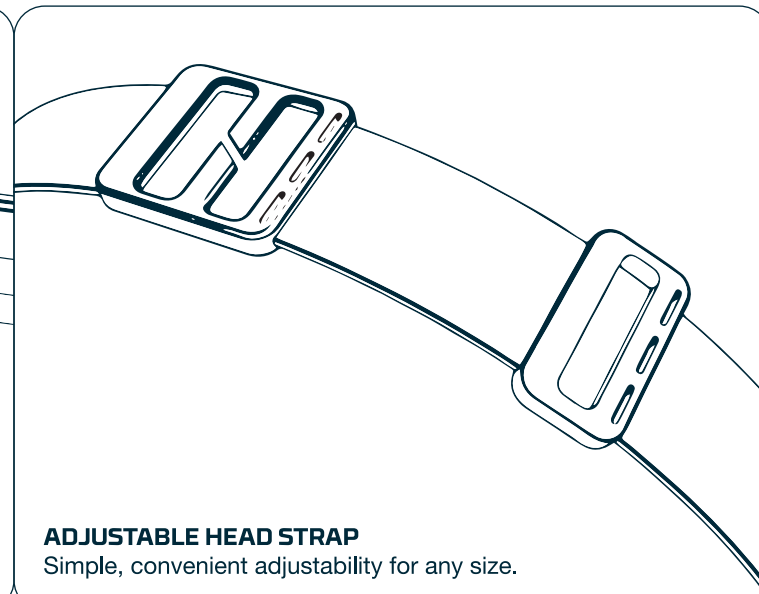

OPERATION

A top-positioned button controls the power and light modes.

DIRECT-TO-RED

While OFF, press and hold button to activate Direct-to-Red. The next button press (within 8 seconds) cycles through the light modes in reverse (RED • LOW • MEDIUM • HIGH • OFF).

TURBO

While ON, press and hold button to activate TURBO MODE. After 30 seconds on TURBO, previous mode is resumed.

ADJUSTABLE HEAD STRAP

Simple, convenient adjustability for any size.

This product is guaranteed against all defects in workmanship and materials for the original owner for one year from the date of purchase.