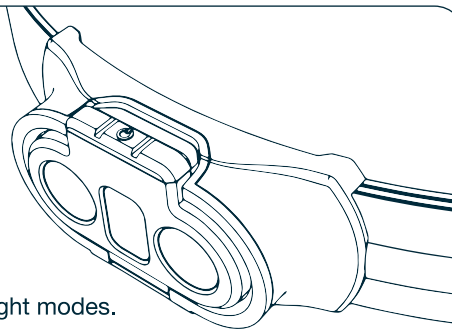

5 Light Modes • Water-Resistant (IPX4)
Adjustable Head Strap • Direct-to-Red
3 AAA Batteries (included)

All copyrighted and copyrightable materials, including, without limitation, the logo, design, text, graphics, pictures, copy writing and the selection and arrangement ("Materials") thereof all ALL RIGHTS RESERVED
Copyright ©2020 Alliance Sports Group LP.

Alliance Consumer Group
5650 Alliance Gateway Freeway
Fort Worth, TX 76177
800.255.6061

Made in China

3 AAA BATTERIES

Open the battery compartment, remove old batteries and dispose of properly. Insert 3 new AAA batteries, making sure the negative (-) end of the battery faces the spring.

OPERATION

A top-positioned button controls the power and light modes.

DIRECT-TO-RED

While OFF, press and hold button to activate Direct-to-Red. The next button press (within 8 seconds) cycles through the light modes in reverse (RED • LOW • MEDIUM • HIGH • OFF).

TURBO

While ON, press and hold button to activate TURBO MODE. After 30 seconds on TURBO, previous mode is resumed.

ADJUSTABLE HEAD STRAP

Simple, convenient adjustability for any size.

This product is guaranteed against all defects in workmanship and materials for the original owner for one year from the date of purchase.