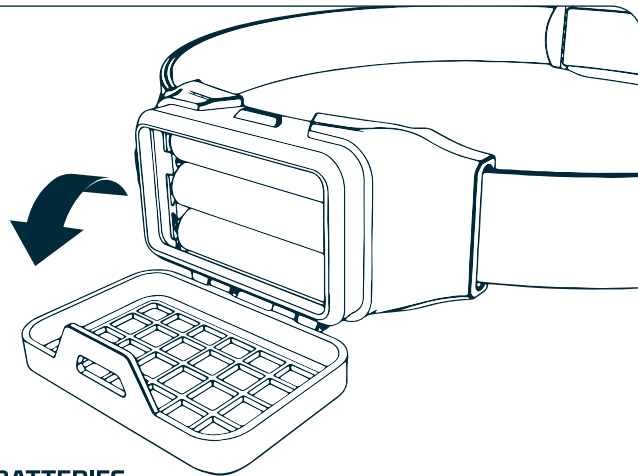

3 AAA BATTERIES

Open the battery compartment, remove old batteries and dispose of properly. Insert 3 new AAA batteries, making sure the negative (-) end of the battery faces the spring.